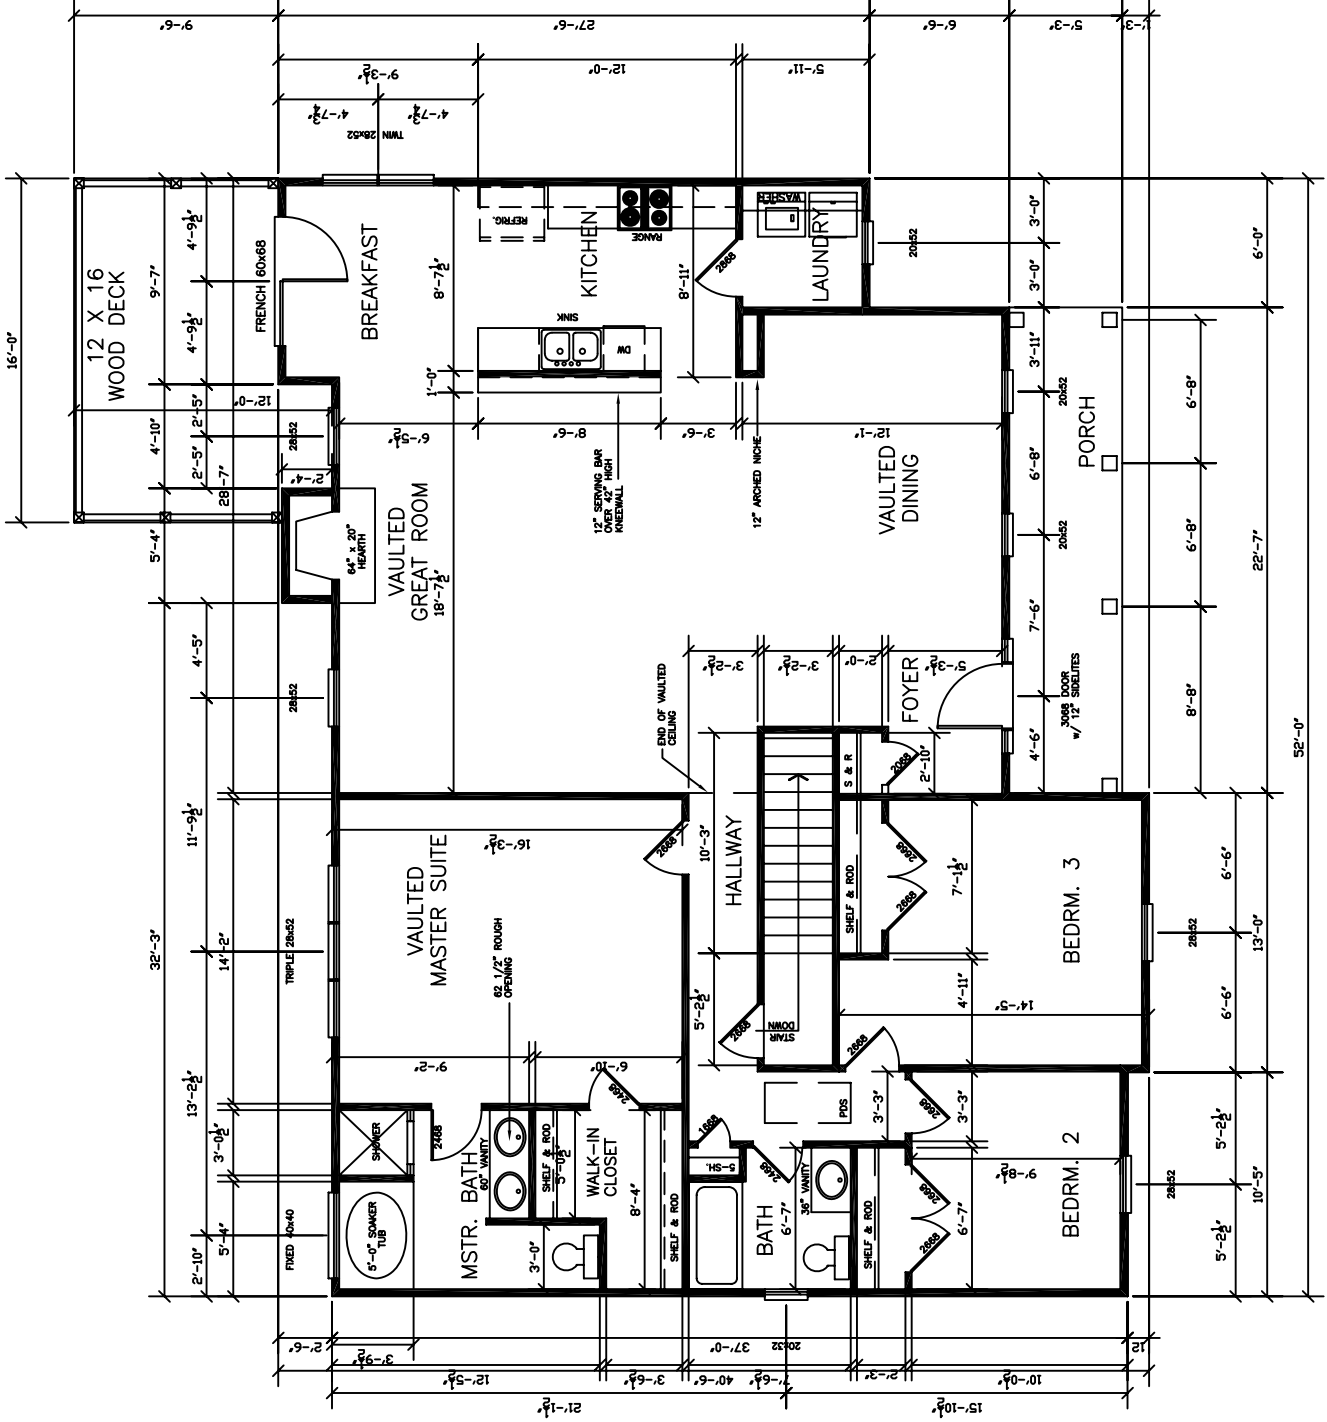

540-890-2970

www.virginiaridge.com

DESIGNED BY
FRANK BETZ ASSOCIATES, INC. 101
1800 LAKE PARK DRIVE/SUITE 3080
SMYRNA, GEORGIA 30080
404/431-0888

THE KINGSLEY 1767SF
Lot 26

DATE: 03/01/05
SHEET: A-1

MAIN FLOOR PLAN